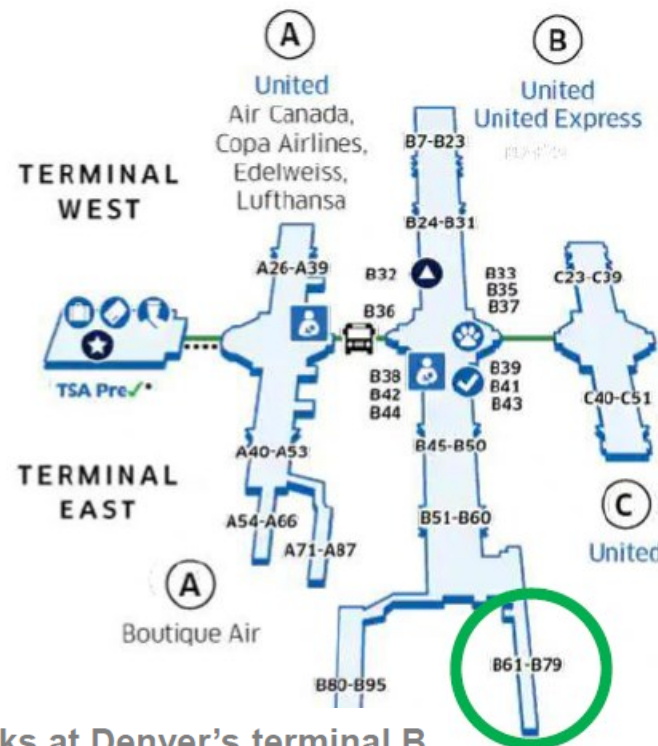

Ride Services

OCCK CityGo Shuttle — 785-826-1583
All-Radio Cab — 785-825-4646
Designs Ride Service — 785-392-2227
Friendly Transport LLC — 785-422-8177

Uber | Lyft

SALINA HOTELS & ATTRACTIONS

VisitSalinaKS.org

Denver International Airport Terminals

Scan to get the app

- Quickly check in
- Manage your trip
- Check flight status

United Express parks at Denver's terminal B,
typically between B61 and B79

DENVER INTERNATIONAL AIRPORT

A Line Commuter Rail (RTD) | RTD-Denver.com
Hotel Shuttles, Taxi Services, Rental Cars | FlyDenver.com

DENVER HOTELS & ATTRACTIONS

VisitDenver.com

O'HARE INTERNATIONAL AIRPORT

Hotel Shuttles, Taxi Services, Rental Cars
FlyChicago.com