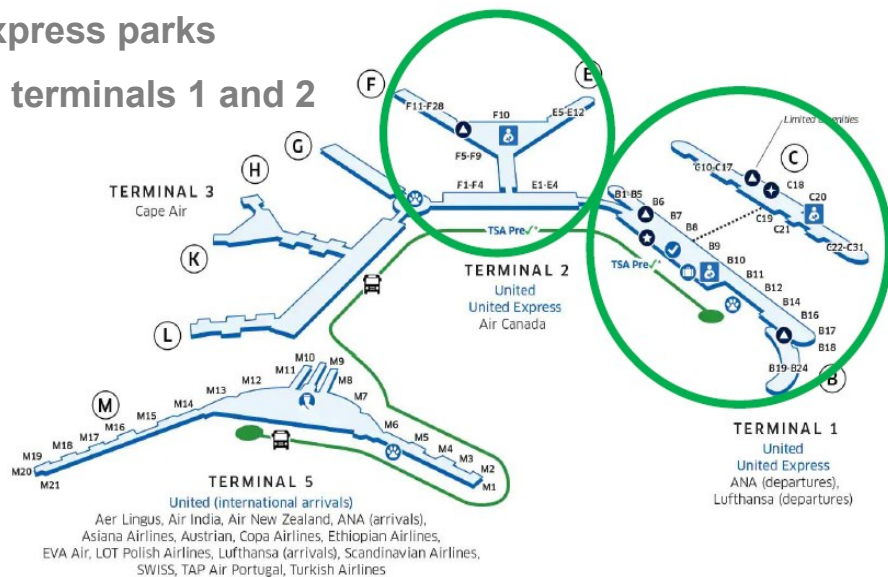

Operated by SkyWest Airlines

Chicago, Denver and beyond.

BOOK TODAY AT: www.united.com

800-864-8331

Or call your local travel agent

Chicago O'Hare International Airport Domestic Terminals

United Express parks
at O'Hare terminals 1 and 2

GROUND TRANSPORTATION

SALINA REGIONAL AIRPORT

Free Parking at Salina Regional Airport

[SALINAIRPORT.COM](http://SALINAAIRPORT.COM) - Ground Transportation

Car Rentals

Hertz — 785-827-7237 | hertz.com
Enterprise — 785-825-1100 | enterprise.com
Long McArthur — 785-404-2857

Ride Services

OCCK CityGo Shuttle — 785-826-1583
All-Radio Cab — 785-825-4646
Designs Ride Service — 785-392-2227
Friendly Transport LLC — 785-422-8177

Uber | Lyft

SALINA HOTELS & ATTRACTIONS

VisitSalinaKS.org

Denver International Airport Terminals

Scan to get the app

- Quickly check in
- Manage your trip
- Check flight status

United Express parks at Denver's terminal B,
typically between B61 and B79

DENVER INTERNATIONAL AIRPORT