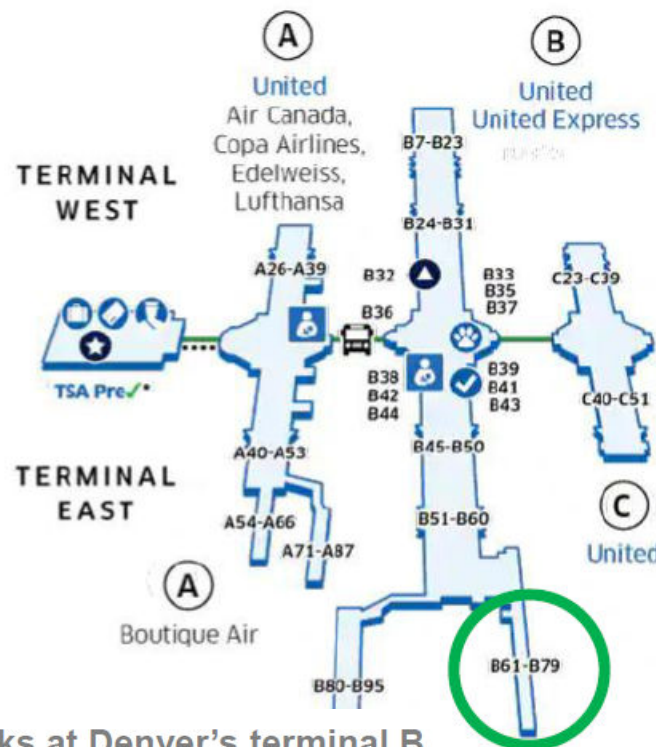

Chicago O'Hare International Airport Domestic Terminals

United Express parks
at O'Hare terminals 1 and 2

GROUND TRANSPORTATION

SALINA REGIONAL AIRPORT

Free Parking at Salina Regional Airport

SALINAAIRPORT.COM - Ground Transportation
Car Rentals

SALINA HOTELS & ATTRACTIONS

VisitSalinaKS.org
SalinaAE.com

Denver International Airport Terminals

Scan to get the app

- Quickly check in
- Manage your trip
- Check flight status

United Express parks at Denver's terminal B,
typically between B61 and B79

DENVER INTERNATIONAL AIRPORT

A Line Commuter Rail (RTD) | RTD-Denver.com
Hotel Shuttles, Taxi Services, Rental Cars | FlyDenver.com

DENVER HOTELS & ATTRACTIONS

VisitDenver.com

O'HARE INTERNATIONAL AIRPORT