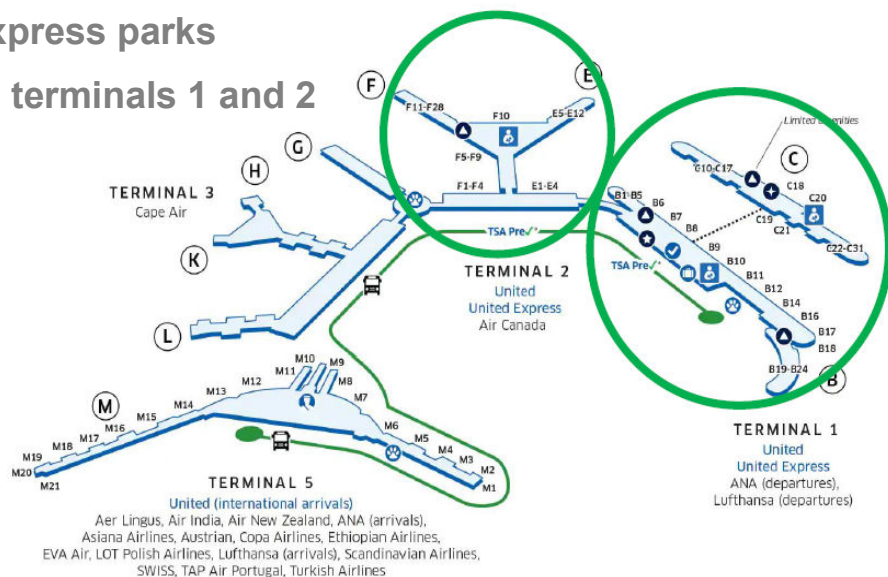

Chicago O'Hare International Airport Domestic Terminals

United Express parks
at O'Hare terminals 1 and 2

GROUND TRANSPORTATION

SALINA REGIONAL AIRPORT

Free Parking at Salina Regional Airport

SALINAAIRPORT.COM - Ground Transportation
Car Rentals

Hertz —785-827-7237 | hertz.com
Enterprise —785-825-1100 | enterprise.com
Long McArthur —785-404-2857

Ride Services

OCCK CityGo Shuttle —785-826-1583
All-Radio Cab—785-825-4646 (cash only)
Friendly Transport LLC —785-422-8177
Uber | Lyft

SALINA HOTELS & ATTRACTIONS

VisitSalinaKS.org
SalinaAE.com

Denver International Airport Terminals

Scan to get the app

- Quickly check in
- Manage your trip
- Check flight status

United Express parks at Denver's terminal B,
typically between B61 and B79