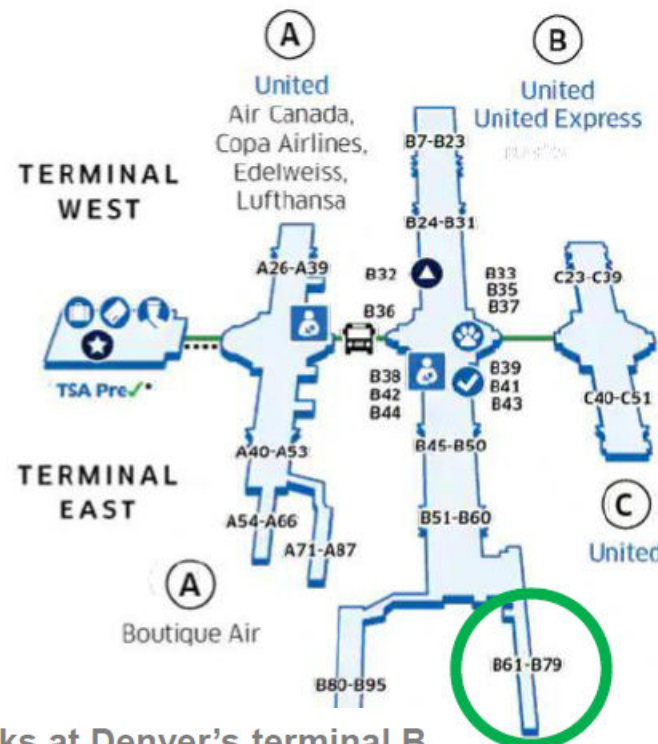

Chicago O'Hare International Airport Domestic Terminals

United Express parks
at O'Hare terminals 1 and 2

GROUND TRANSPORTATION

SALINA REGIONAL AIRPORT

Free Parking at Salina Regional Airport

SALINAAIRPORT.COM - Ground Transportation
Car Rentals

SALINA HOTELS & ATTRACTIONS

VisitSalinaKS.org
SalinaAE.com

Denver International Airport Terminals

Scan to get the app

- Quickly check in
- Manage your trip
- Check flight status

United Express parks at Denver's terminal B,
typically between B61 and B79

DENVER INTERNATIONAL AIRPORT

A Line Commuter Rail (RTD) | RTD-Denver.com
Hotel Shuttles, Taxi Services, Rental Cars | FlyDenver.com

DENVER HOTELS & ATTRACTIONS

VisitDenver.com

O'HARE INTERNATIONAL AIRPORT