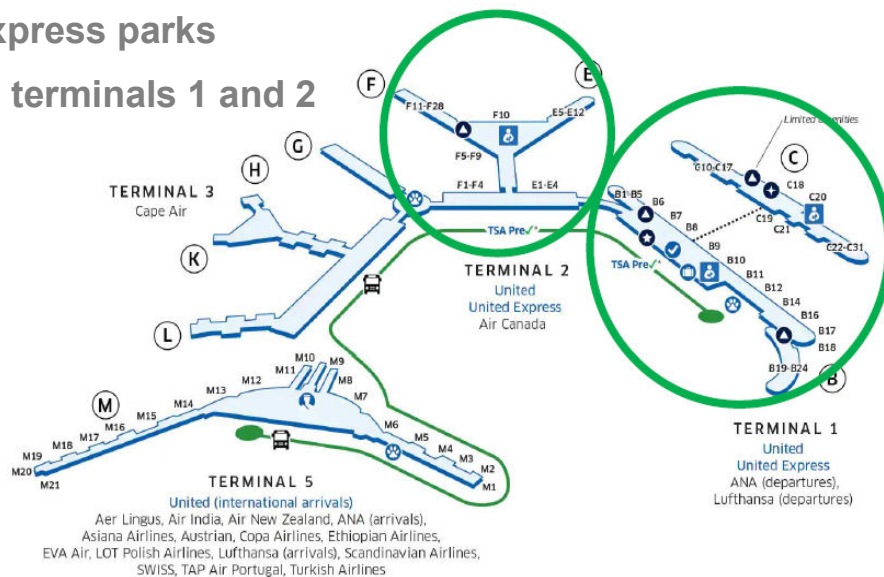

Chicago O'Hare International Airport Domestic Terminals

United Express parks
at O'Hare terminals 1 and 2

GROUND TRANSPORTATION

SALINA REGIONAL AIRPORT

Free Parking at Salina Regional Airport

SALINAAIRPORT.COM - Ground Transportation
Car Rentals

Hertz —785-827-7237 | hertz.com
Enterprise —785-825-1100 | enterprise.com
Long McArthur —785-404-2857

Ride Services

OCCK CityGo Shuttle —785-826-1583
All-Radio Cab—785-825-4646 (cash only)
Friendly Transport LLC —785-422-8177
Uber | Lyft

SALINA HOTELS & ATTRACTIONS

VisitSalinaKS.org
SalinaAE.com

Denver International Airport Terminals

Scan to get the app

- Quickly check in
- Manage your trip
- Check flight status

United Express parks at Denver's terminal B,
typically between B61 and B79