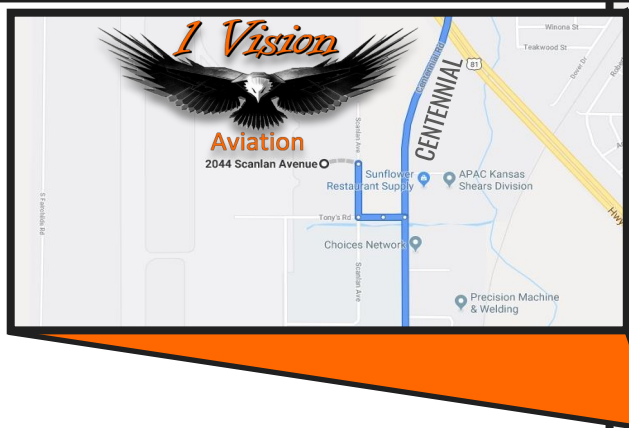

Directions

1 Vision Aviation

Hangar H959

2044 Scanlan Avenue

Salina Regional Airport

- Head West on Crawford, Cloud, Magnolia, or Schilling.
- From Crawford or Cloud - Turn Left (South) on Centennial Road.
- From Schilling or Magnolia - Turn Right (North) on Centennial Road.
- Drive on Centennial Road until you reach Tony's Road.
- Turn (West) onto Tony's Road.
- Drive on Tony's Road for approximately .1 mile.
- Turn Right onto Scanlan Avenue.
- Park on the South side of Hangar H959.